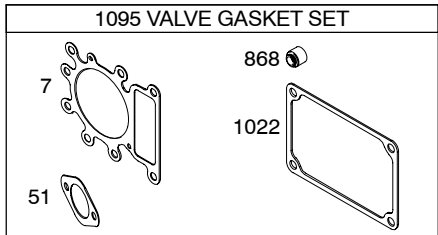

Illustrations cover a range of engines. Parts shown without corresponding text may not be used on your specific engine.